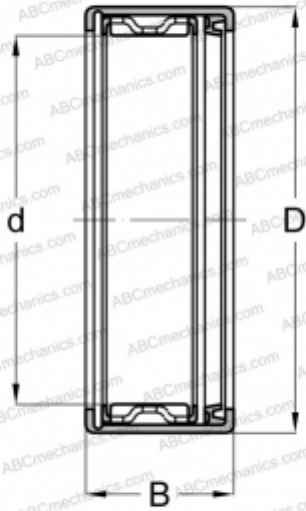

JT-69 KOYO

Needle roller bearings

TYPE: Roller bearings, Needle, Single row, Open end, inch size, caged shell, one seal (KOYO-TORRINGTON)

Technical specification

DIMENSIONS, MM

d	9,525
D	14,288
B	14,275

WEIGHT, KG