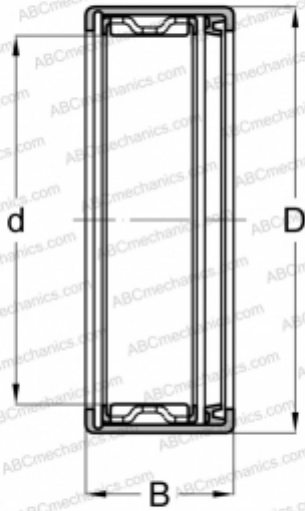

## JT-86 TORRINGTON

Needle roller bearings

TYPE: Roller bearings, Needle, Single row, Open end, inch size, caged shell, one seal (KOYO-TORRINGTON)

#### DIMENSIONS, MM

d	12,700
D	17,463
B	9,525

#### WEIGHT, KG

0,005