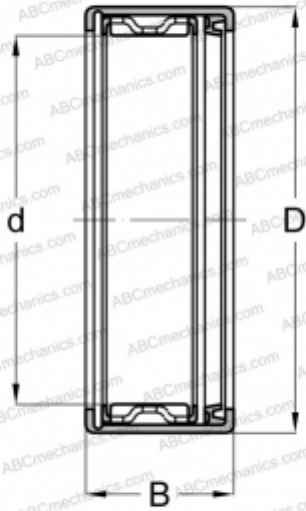

JT-89 TORRINGTON

Needle roller bearings

TYPE: Roller bearings, Needle, Single row, Open end, inch size, caged shell, one seal (KOYO-TORRINGTON)

Technical specification

DIMENSIONS, MM

d	12,700
D	17,463
B	14,275

WEIGHT, KG

0,008

MANUFACTURER

[TORRINGTON](#)

INTERCHANGE

KOYO

[JT-89](#)