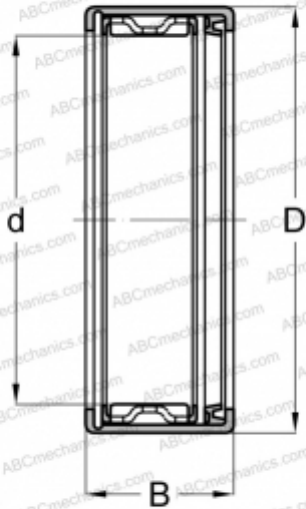

JT-109 KOYO

Needle roller bearings

TYPE: Roller bearings, Needle, Single row, Open end, inch size, caged shell, one seal (KOYO-TORRINGTON)

Technical specification

DIMENSIONS, MM

d	15,875
D	20,638
B	14,275

WEIGHT, KG