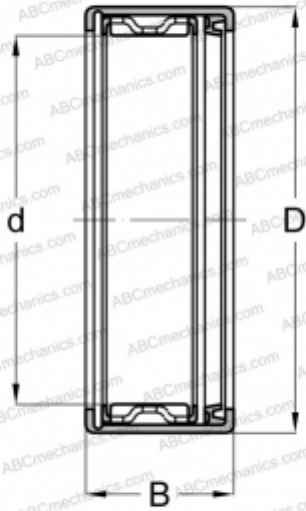

JT-1211 KOYO

Needle roller bearings

TYPE: Roller bearings, Needle, Single row, Open end, inch size, caged shell, one seal (KOYO-TORRINGTON)

Technical specification

DIMENSIONS, MM

d	19,050
D	25,400
B	17,475

WEIGHT, KG

0,018

MANUFACTURER

[KOYO](#)

INTERCHANGE

TORRINGTON	JT-1211
------------	-------------------------