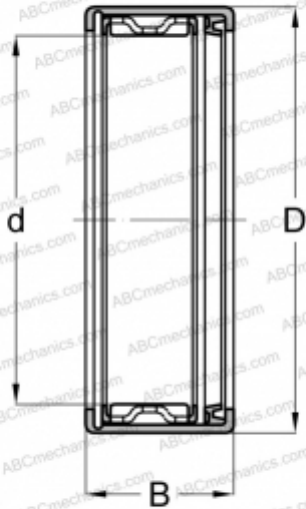

## JT-149 KOYO

Needle roller bearings

TYPE: Roller bearings, Needle, Single row, Open end, inch size, caged shell, one seal (KOYO-TORRINGTON)

#### DIMENSIONS, MM

d	22,225
D	28,575
B	14,275

#### WEIGHT, KG

0,018