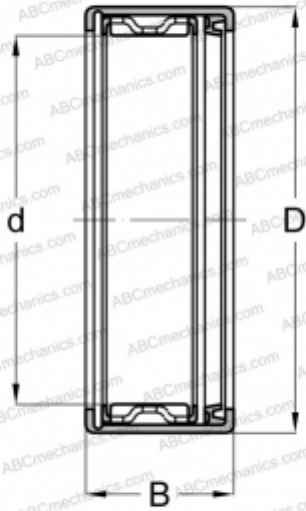

## JT-149 TORRINGTON

Needle roller bearings

TYPE: Roller bearings, Needle, Single row, Open end, inch size, caged shell, one seal (KOYO-TORRINGTON)

#### DIMENSIONS, MM

d	22,225
D	28,575
B	14,275

#### WEIGHT, KG

0,018