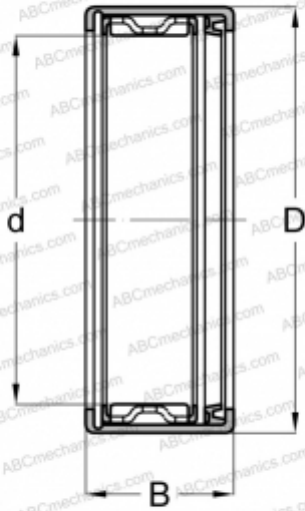

JT-2013 KOYO

Needle roller bearings

TYPE: Roller bearings, Needle, Single row, Open end, inch size, caged shell, one seal (KOYO-TORRINGTON)

Technical specification

DIMENSIONS, MM

d	31,750
D	38,100
B	20,625

WEIGHT, KG

0,035

MANUFACTURER

[KOYO](#)

INTERCHANGE

TORRINGTON	JT-2013
------------	-------------------------