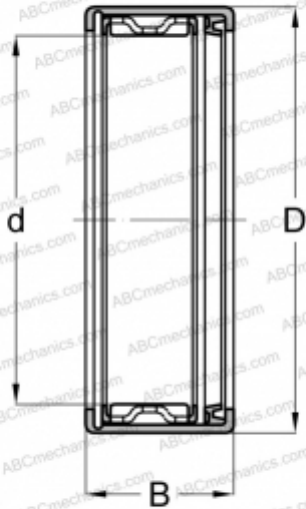

JT-2013 TORRINGTON

Needle roller bearings

TYPE: Roller bearings, Needle, Single row, Open end, inch size, caged shell, one seal (KOYO-TORRINGTON)

Technical specification

DIMENSIONS, MM

d	31,750
D	38,100
B	20,625

WEIGHT, KG

0,035

MANUFACTURER

[TORRINGTON](#)

INTERCHANGE

KOYO

[JT-2013](#)