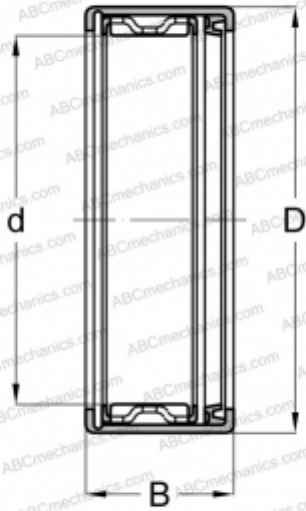

## JT-2421 KOYO

Needle roller bearings

TYPE: Roller bearings, Needle, Single row, Open end, inch size, caged shell, one seal (KOYO-TORRINGTON)

#### DIMENSIONS, MM

d	38,100
D	47,625
B	33,325

#### WEIGHT, KG

0,130