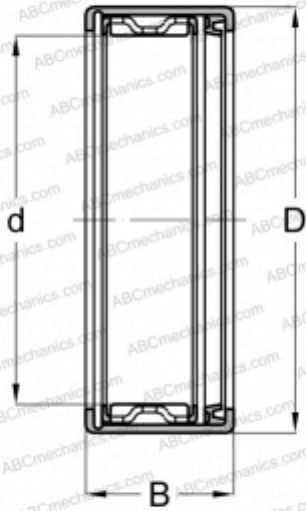

## JT-2421 TORRINGTON

Needle roller bearings

TYPE: Roller bearings, Needle, Single row, Open end, inch size, caged shell, one seal (KOYO-TORRINGTON)

#### DIMENSIONS, MM

d	38,100
D	47,625
B	33,325

#### WEIGHT, KG

0,130