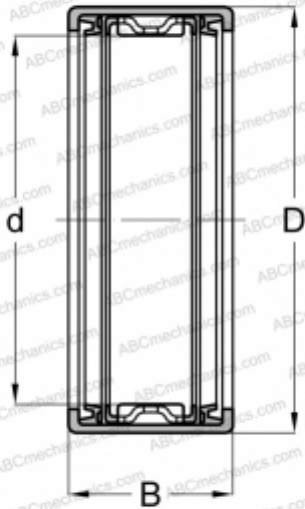

## JTT-59 KOYO

Needle roller bearings

TYPE: Roller bearings, Needle, Single row, Open end, inch size, caged shell, seal on both side (KOYO-TORRINGTON)

#### DIMENSIONS, MM

d	7,938
D	12,700
B	14,275

#### WEIGHT, KG

0,005