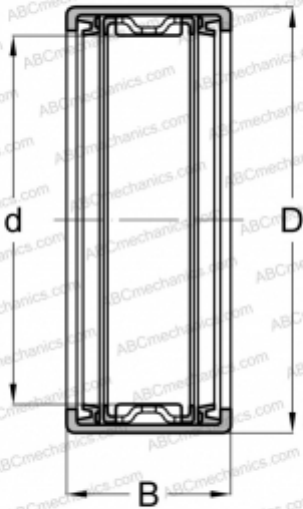

JTT-810 TORRINGTON

Needle roller bearings

TYPE: Roller bearings, Needle, Single row, Open end, inch size, caged shell, seal on both side (KOYO-TORRINGTON)

Technical specification

DIMENSIONS, MM

d	12,700
D	17,463
B	15,875

WEIGHT, KG

0,009

MANUFACTURER

[TORRINGTON](#)

INTERCHANGE

KOYO

[JTT-810](#)