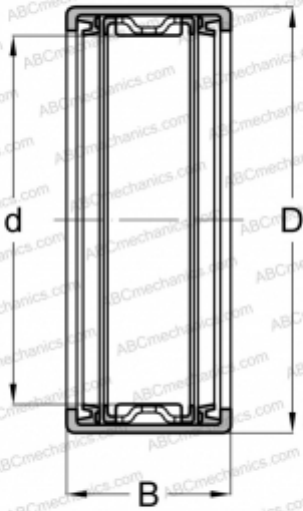

## JTT-912 TORRINGTON

Needle roller bearings

TYPE: Roller bearings, Needle, Single row, Open end, inch size, caged shell, seal on both side (KOYO-TORRINGTON)

#### DIMENSIONS, MM

d	14,288
D	19,050
B	19,050