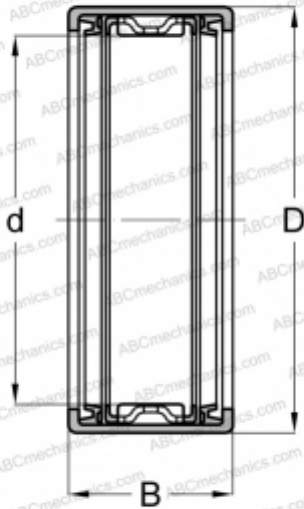

## JTT-1010 KOYO

Needle roller bearings

TYPE: Roller bearings, Needle, Single row, Open end, inch size, caged shell, seal on both side (KOYO-TORRINGTON)

#### DIMENSIONS, MM

d	15,875
D	20,638
B	15,875