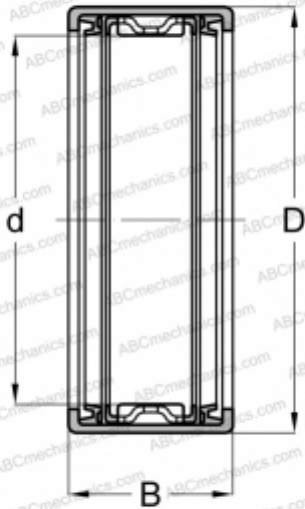

## JTT-1010 TORRINGTON

Needle roller bearings

TYPE: Roller bearings, Needle, Single row, Open end, inch size, caged shell, seal on both side (KOYO-TORRINGTON)

#### DIMENSIONS, MM

d	15,875
D	20,638
B	15,875