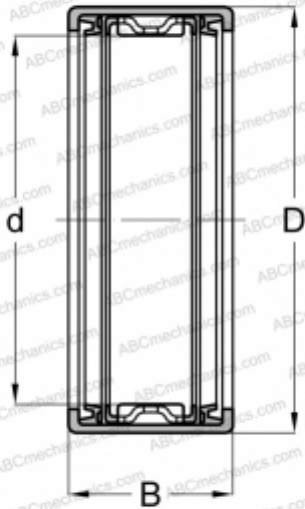

JTT-1614 KOYO

Needle roller bearings

TYPE: Roller bearings, Needle, Single row, Open end, inch size, caged shell, seal on both side (KOYO-TORRINGTON)

Technical specification

DIMENSIONS, MM

d	25,400
D	31,750
B	22,225

WEIGHT, KG

0,031

MANUFACTURER

[KOYO](#)

INTERCHANGE

TORRINGTON

[JTT-1614](#)