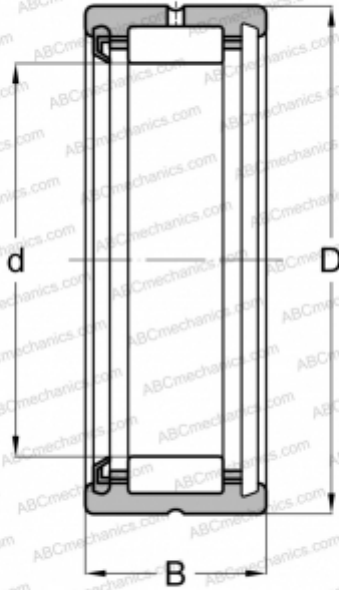

HJ-283720RS TORRINGTON

Needle roller bearings

TYPE: Roller bearings, Needle, Single row, Machined ring type, heavy series, seal on one side (KOYO-TORRINGTON)

Technical specification

DIMENSIONS, MM

d	44,450
D	58,738
B	31,750

WEIGHT, KG

0,221

MANUFACTURER

[TORRINGTON](#)

INTERCHANGE

KOYO

[HJ-283720RS](#)

ASSOCIATED PRODUCTS

IR-222820 IR-232820 IR-242820