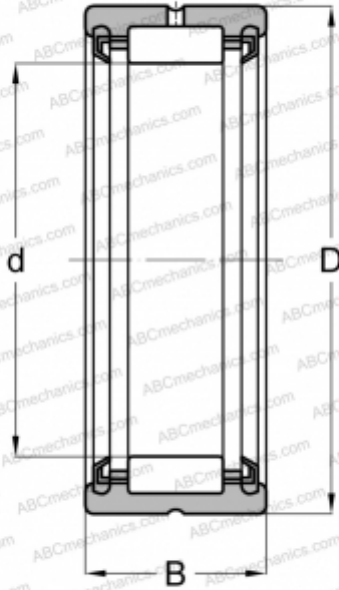

## HJ-101816.2RS TORRINGTON

Needle roller bearings

TYPE: Roller bearings, Needle, Single row, Machined ring type, heavy series, seal on both side (KOYO-TORRINGTON)

### Technical specification

#### DIMENSIONS, MM

d	15,875
D	28,575
B	25,400

#### WEIGHT, KG

0,068