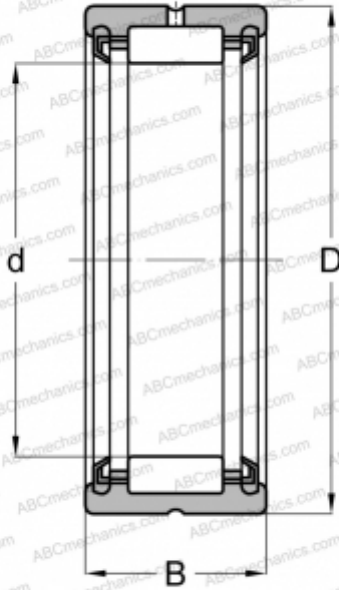

HJ-142216.2RS TORRINGTON

Needle roller bearings

TYPE: Roller bearings, Needle, Single row, Machined ring type, heavy series, seal on both side (KOYO-TORRINGTON)

Technical specification

DIMENSIONS, MM

d	22,225
D	34,925
B	25,400

WEIGHT, KG

0,086

MANUFACTURER

[TORRINGTON](#)

INTERCHANGE

KOYO

[HJ-142216.2RS](#)

ASSOCIATED PRODUCTS

IR-101416