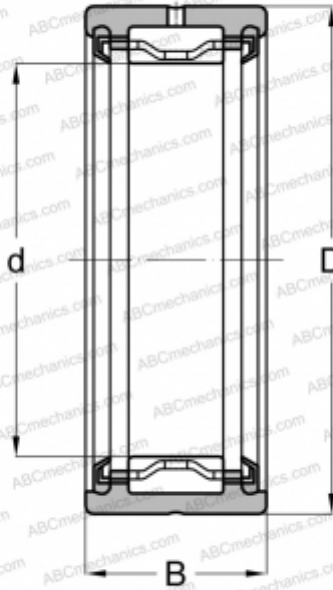

SJ-7154-SS RBC

Needle roller bearings

TYPE: Roller bearings, Needle, Single row, Machined ring, inch size, seals 2RS

Technical specification

DIMENSIONS, MM

d	19,050
D	31,750
B	25,400

WEIGHT, KG

0,078

MANUFACTURER

[RBC](#)

INTERCHANGE

ABC	MR 12 2RS
McGill	MR-12-SS
TORRINGTON	HJ-122016 2RS

ASSOCIATED PRODUCTS

MI 8