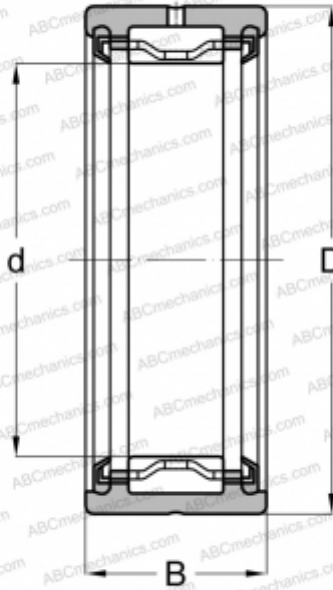

MR 14 2RS ABC

Needle roller bearings

TYPE: Roller bearings, Needle, Single row, Machined ring, inch size, seals 2RS

Technical specification

DIMENSIONS, MM

d	22,225
D	34,925
B	25,400

WEIGHT, KG

0,085

MANUFACTURER

[ABC](#)

INTERCHANGE

McGill	MR-14-SS
RBC	SJ-7174-SS
TORRINGTON	HJ-142216 2RS

ASSOCIATED PRODUCTS

MI 10