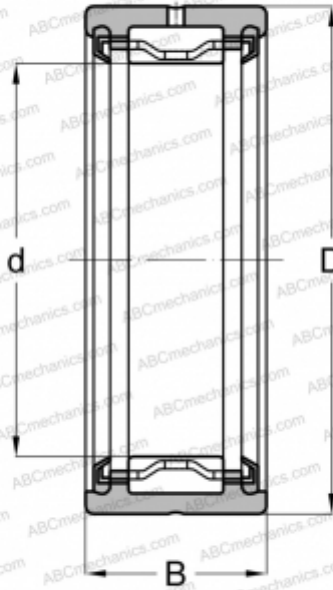

SJ-7235-SS RBC

Needle roller bearings

TYPE: Roller bearings, Needle, Single row, Machined ring, inch size, seals 2RS

Technical specification

DIMENSIONS, MM

d	31,750
D	44,450
B	31,750

WEIGHT, KG

0,172

MANUFACTURER

[RBC](#)

INTERCHANGE

ABC	MR 20 2RS
McGill	MR-20-SS
TORRINGTON	HJ-202830 2RS

ASSOCIATED PRODUCTS

MI 16