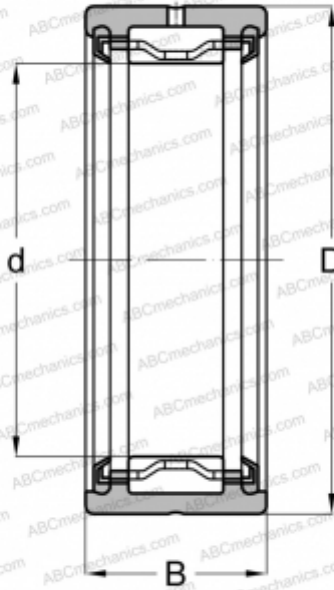

SJ-8407-SS RBC

Needle roller bearings

TYPE: Roller bearings, Needle, Single row, Machined ring, inch size, seals 2RS

Technical specification

DIMENSIONS, MM

| | |
|---|--------|
| d | 57,150 |
| D | 76,200 |
| B | 44,450 |

WEIGHT, KG

0,567

MANUFACTURER

[RBC](#)

INTERCHANGE

| | |
|------------|-------------------------------|
| ABC | MR 36 2RS |
| McGill | MR-36-SS |
| TORRINGTON | HJ-364828 2RS |

ASSOCIATED PRODUCTS

MI 28