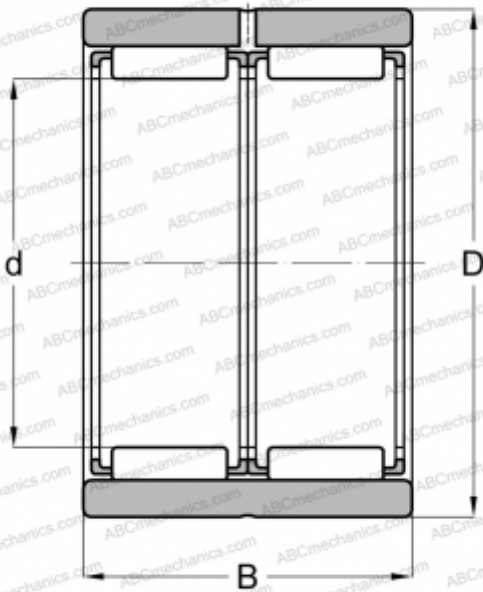

RNAFW709060 NSK

Needle roller bearings

TYPE: Roller bearings, Needle, Double row, Solid needle roller bearing, without inner ring, type RNAFW (NSK)

Technical specification

DIMENSIONS, MM

d	70,000
D	90,000
B	60,000

WEIGHT, KG

1,050

MANUFACTURER

[NSK](#)