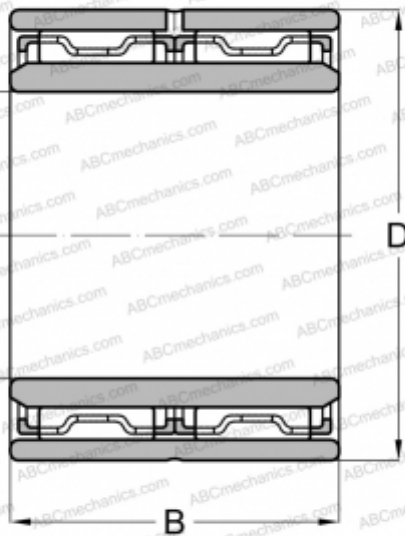

NAFW102220 NSK

Needle roller bearings

TYPE: Roller bearings, Needle, Double row, Solid needle roller bearing, with inner ring, type NAFW (NSK)

Technical specification

DIMENSIONS, MM

d	14,000
D	22,000
B	20,000

WEIGHT, KG

0,042

MANUFACTURER

[NSK](#)