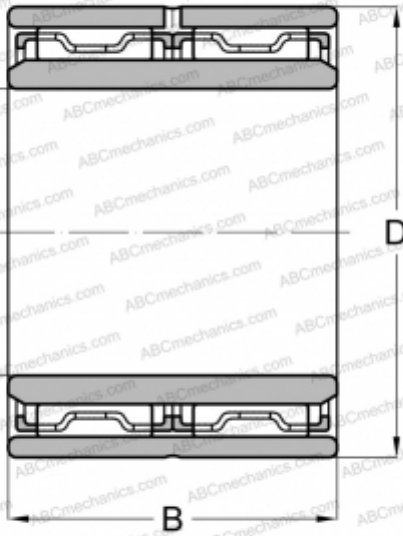

## NAFW152826 NSK

Needle roller bearings

TYPE: Roller bearings, Needle, Double row, Solid needle roller bearing, with inner ring, type NAFW (NSK)

### Technical specification

#### DIMENSIONS, MM

d	20,000
D	28,000
B	26,000

#### WEIGHT, KG

0,079