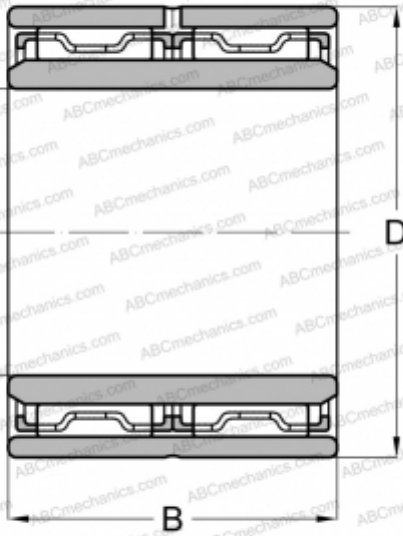

NAFW173026 NSK

Needle roller bearings

TYPE: Roller bearings, Needle, Double row, Solid needle roller bearing, with inner ring, type NAFW (NSK)

Technical specification

DIMENSIONS, MM

d	22,000
D	30,000
B	26,000

WEIGHT, KG

0,087

MANUFACTURER

[NSK](#)