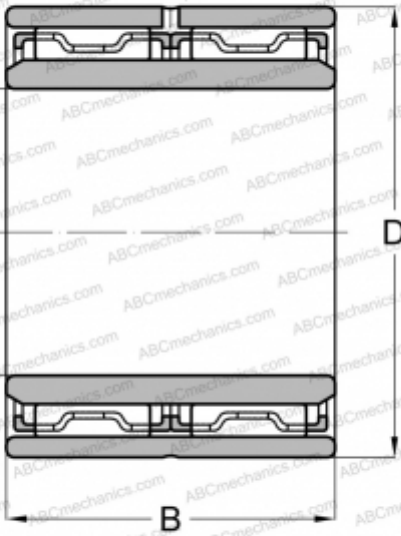

## NAFW203732 NSK

Needle roller bearings

TYPE: Roller bearings, Needle, Double row, Solid needle roller bearing, with inner ring, type NAFW (NSK)

### Technical specification

#### DIMENSIONS, MM

d	25,000
D	37,000
B	32,000

#### WEIGHT, KG

0,160