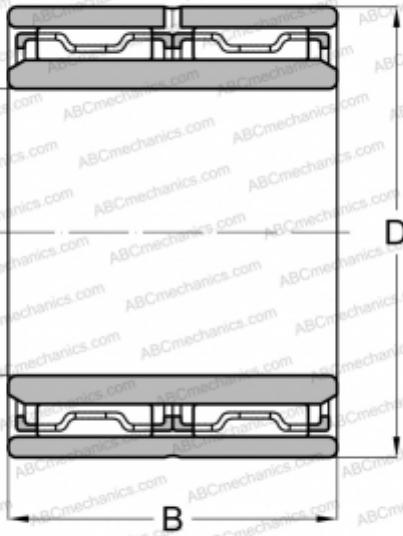

NAFW254232 NSK

Needle roller bearings

TYPE: Roller bearings, Needle, Double row, Solid needle roller bearing, with inner ring, type NAFW (NSK)

Technical specification

DIMENSIONS, MM

d	30,000
D	42,000
B	32,000

WEIGHT, KG

0,190

MANUFACTURER

[NSK](#)