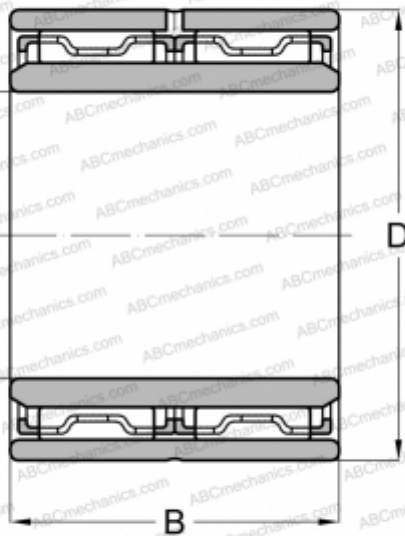

NAFW406240 NSK

Needle roller bearings

TYPE: Roller bearings, Needle, Double row, Solid needle roller bearing, with inner ring, type NAFW (NSK)

Technical specification

DIMENSIONS, MM

d	45,000
D	62,000
B	40,000

WEIGHT, KG

0,430

MANUFACTURER

[NSK](#)