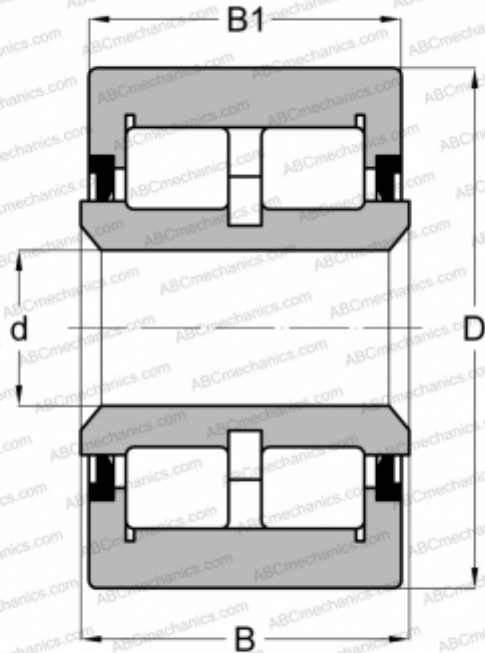

## RBY 2 3/4 ABC

Yoke type track roller

TYPE: Roller bearings, Yoke type track rollers, With axial guidance, Double row roller set, contact seals on both side, cylindrical outer ring, inch size

#### DIMENSIONS, MM

|    |        |
|----|--------|
| d  | 19,050 |
| D  | 69,850 |
| B  | 39,675 |
| B1 | 38,100 |

#### WEIGHT, KG

0,975