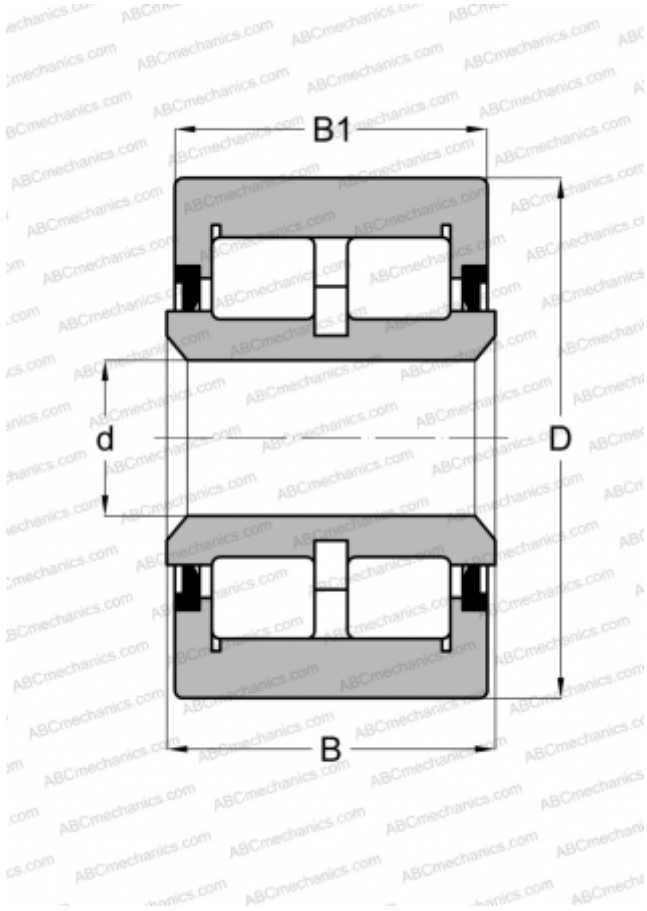

## RBY 3 ABC

Yoke type track roller

TYPE: Roller bearings, Yoke type track rollers, With axial guidance, Double row roller set, contact seals on both side, cylindrical outer ring, inch size

#### DIMENSIONS, MM

|    |        |
|----|--------|
| d  | 25,400 |
| D  | 76,200 |
| B  | 46,025 |
| B1 | 44,450 |

#### WEIGHT, KG

1,302