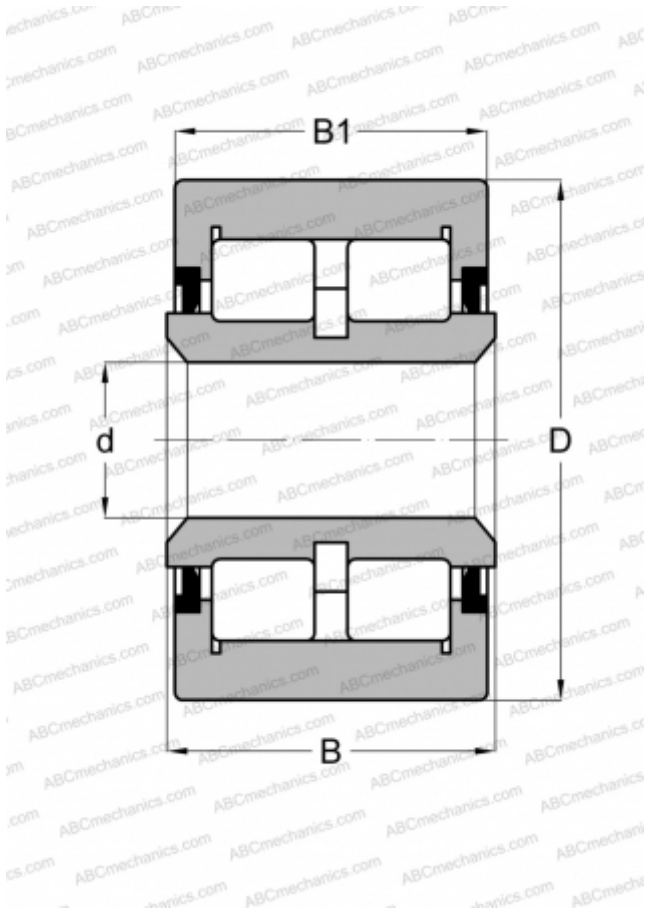

## RBY 3 1/4 ABC

Yoke type track roller

TYPE: Roller bearings, Yoke type track rollers, With axial guidance, Double row roller set, contact seals on both side, cylindrical outer ring, inch size

#### DIMENSIONS, MM

d	25,400
D	82,550
B	46,025
B1	44,450

#### WEIGHT, KG

1,556