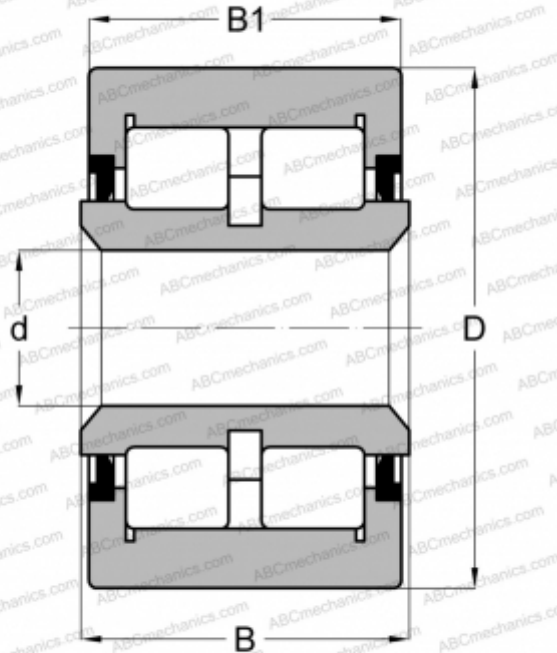

## RBY 4 ABC

Yoke type track roller

TYPE: Roller bearings, Yoke type track rollers, With axial guidance, Double row roller set, contact seals on both side, cylindrical outer ring, inch size

### Technical specification

#### DIMENSIONS, MM

d	31,750
D	101,600
B	58,725
B1	57,150

#### WEIGHT, KG

3,016