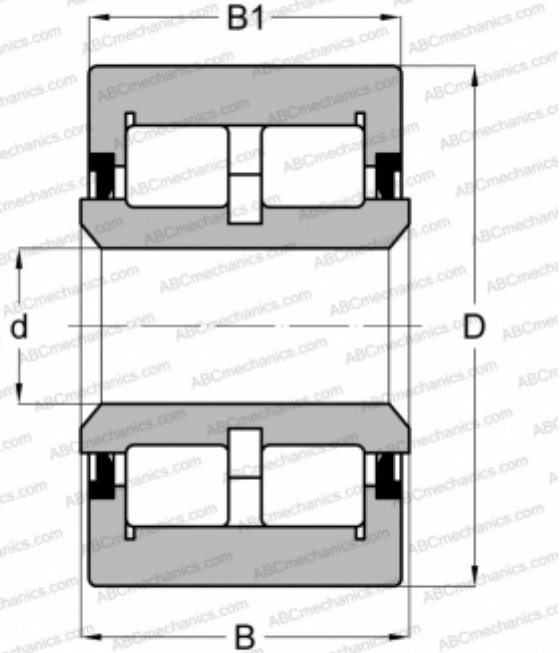

## RBY 5 ABC

Yoke type track roller

TYPE: Roller bearings, Yoke type track rollers, With axial guidance, Double row roller set, contact seals on both side, cylindrical outer ring, inch size

#### DIMENSIONS, MM

d	44,450
D	127,000
B	73,025
B1	69,850

#### WEIGHT, KG

5,579