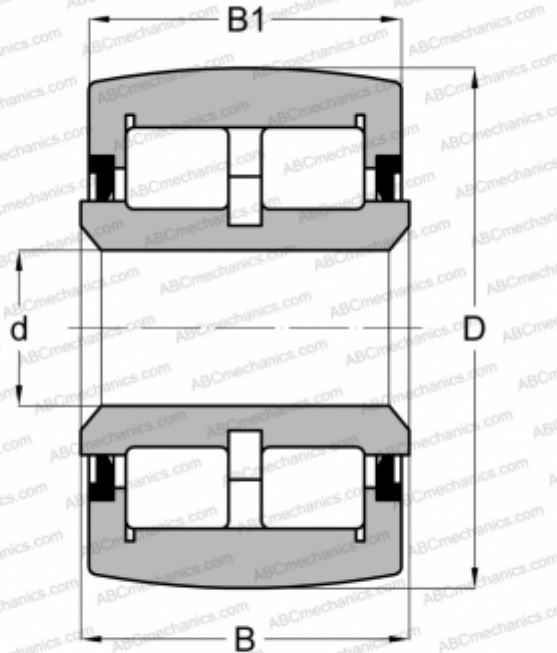

## CRBY 1 ABC

Yoke type track roller

TYPE: Roller bearings, Yoke type track rollers, With axial guidance, Double row roller set, contact seals on both side, inch size

### Technical specification

#### DIMENSIONS, MM

d	7,925
D	25,400
B	17,577
B1	15,875

#### WEIGHT, KG

0,052