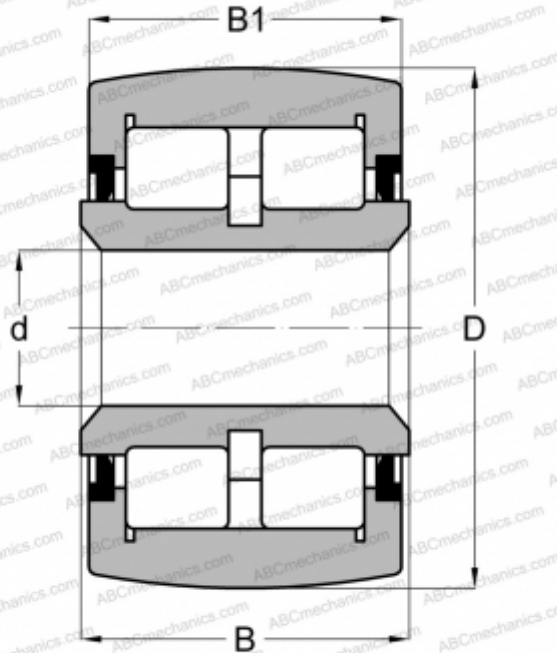

## YCRSCR 16 CONSOLIDATED

Yoke type track roller

TYPE: Roller bearings, Yoke type track rollers, With axial guidance, Double row roller set, contact seals on both side, inch size

### Technical specification

#### DIMENSIONS, MM

d	7,925
D	25,400
B	17,577
B1	15,875

#### WEIGHT, KG

0,052