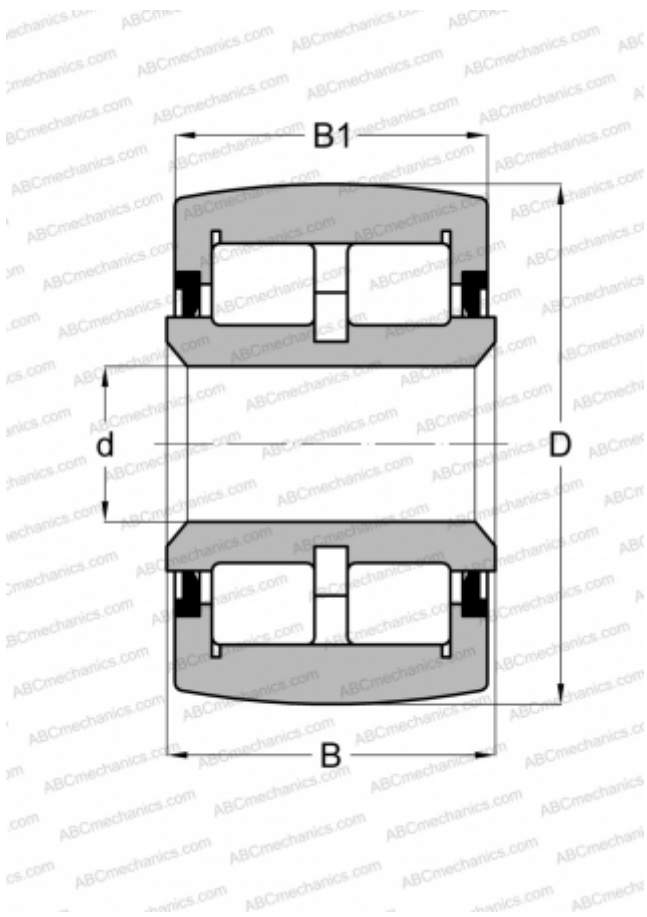

## CRBY 1 1/4 ABC

Yoke type track roller

TYPE: Roller bearings, Yoke type track rollers, With axial guidance, Double row roller set, contact seals on both side, inch size

#### DIMENSIONS, MM

d	9,525
D	31,750
B	20,625
B1	19,050

#### WEIGHT, KG

0,104