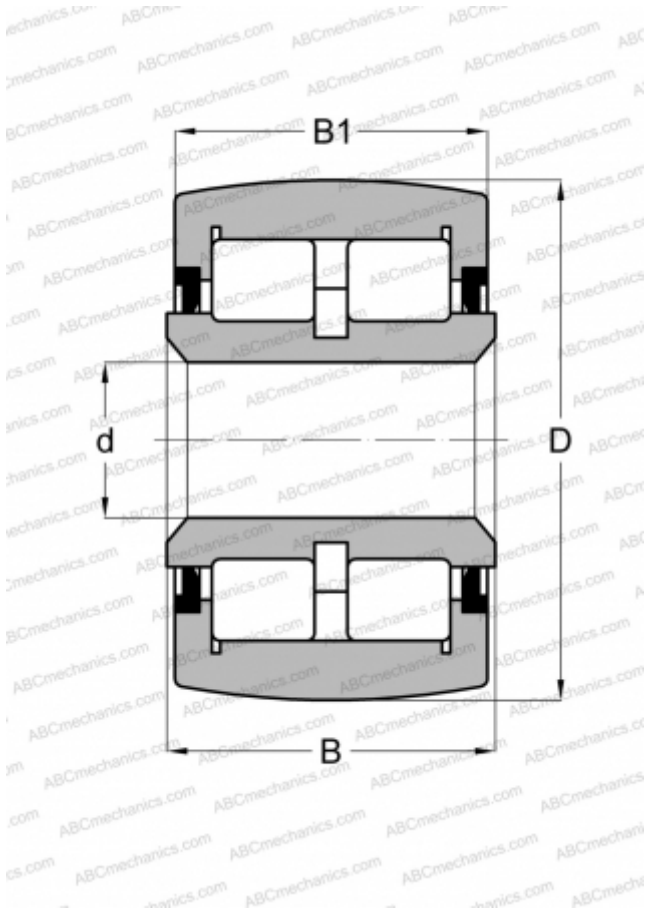

## CRBY 1 3/8 ABC

Yoke type track roller

TYPE: Roller bearings, Yoke type track rollers, With axial guidance, Double row roller set, contact seals on both side, inch size

### Technical specification

#### DIMENSIONS, MM

d	9,525
D	34,925
B	20,625
B1	19,050

#### WEIGHT, KG

0,127