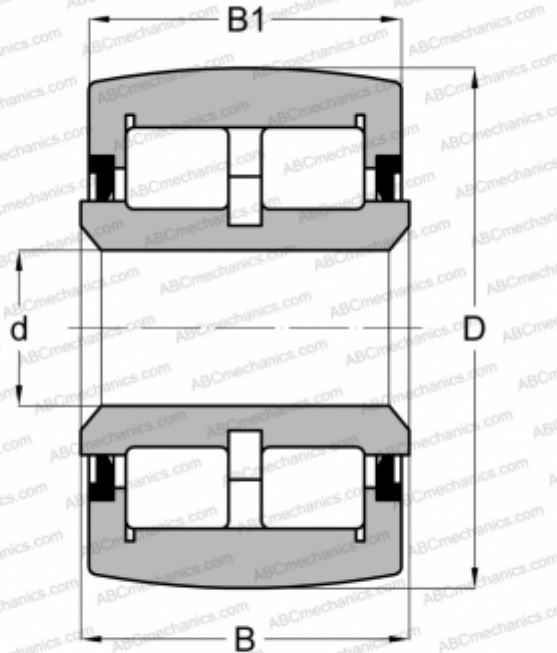

## YCRSCR 22 CONSOLIDATED

Yoke type track roller

TYPE: Roller bearings, Yoke type track rollers, With axial guidance, Double row roller set, contact seals on both side, inch size

### Technical specification

#### DIMENSIONS, MM

d	9,525
D	34,925
B	20,625
B1	19,050

#### WEIGHT, KG

0,127