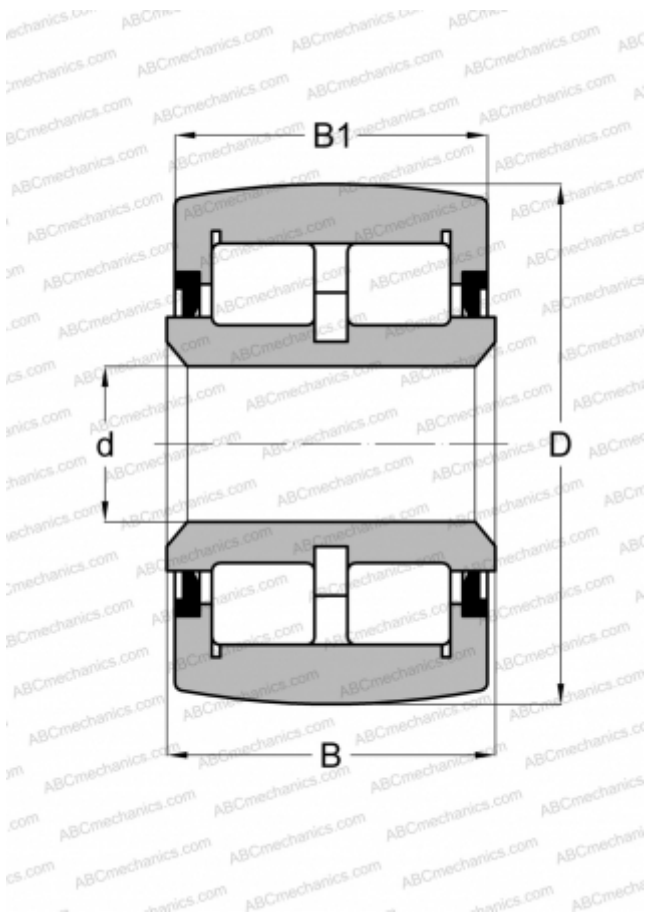

## CRBY 1 1/2 ABC

Yoke type track roller

TYPE: Roller bearings, Yoke type track rollers, With axial guidance, Double row roller set, contact seals on both side, inch size

#### DIMENSIONS, MM

d	11,100
D	38,100
B	23,800
B1	22,225

#### WEIGHT, KG

0,168