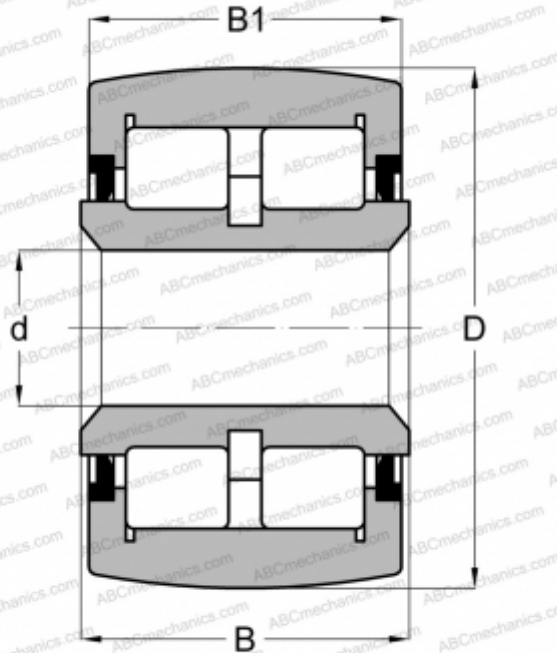

## YCRSCR 28 CONSOLIDATED

Yoke type track roller

TYPE: Roller bearings, Yoke type track rollers, With axial guidance, Double row roller set, contact seals on both side, inch size

### Technical specification

#### DIMENSIONS, MM

d	12,700
D	44,450
B	26,975
B1	25,400

#### WEIGHT, KG

0,263