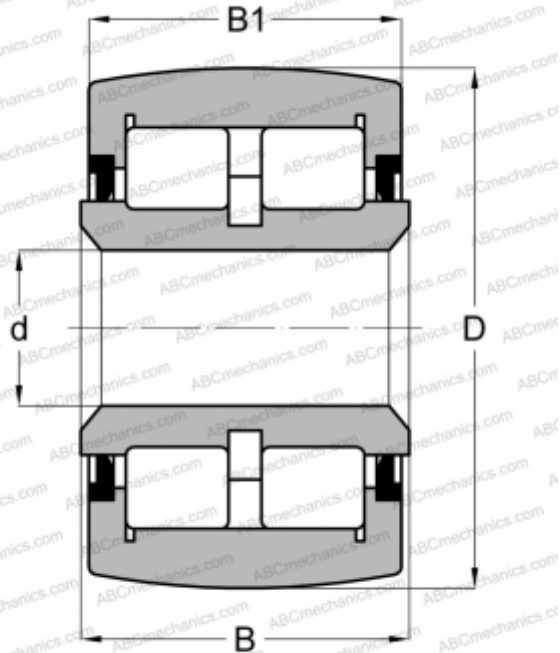

## CRBY 2 ABC

Yoke type track roller

TYPE: Roller bearings, Yoke type track rollers, With axial guidance, Double row roller set, contact seals on both side, inch size

### Technical specification

#### DIMENSIONS, MM

d	15,875
D	50,800
B	33,325
B1	31,750

#### WEIGHT, KG

0,417