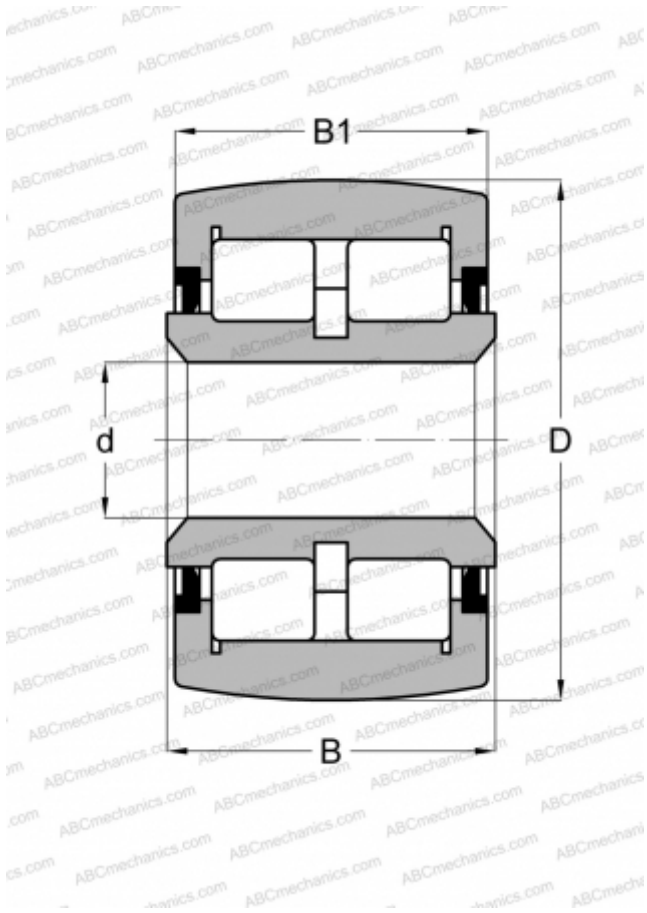

## YCRSCR 80 CONSOLIDATED

Yoke type track roller

TYPE: Roller bearings, Yoke type track rollers, With axial guidance, Double row roller set, contact seals on both side, inch size

### Technical specification

#### DIMENSIONS, MM

d	44,704
D	127,000
B	73,025
B1	69,850

#### WEIGHT, KG

5,579