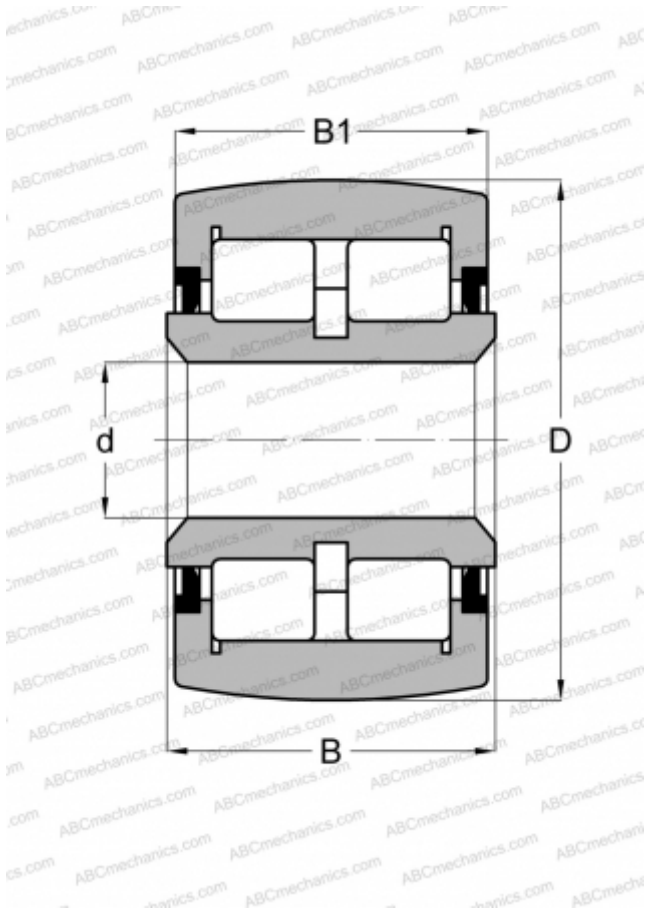

## YCRSCR 96 CONSOLIDATED

Yoke type track roller

TYPE: Roller bearings, Yoke type track rollers, With axial guidance, Double row roller set, contact seals on both side, inch size

### Technical specification

#### DIMENSIONS, MM

d	57,150
D	152,400
B	85,725
B1	82,550

#### WEIGHT, KG

9,344