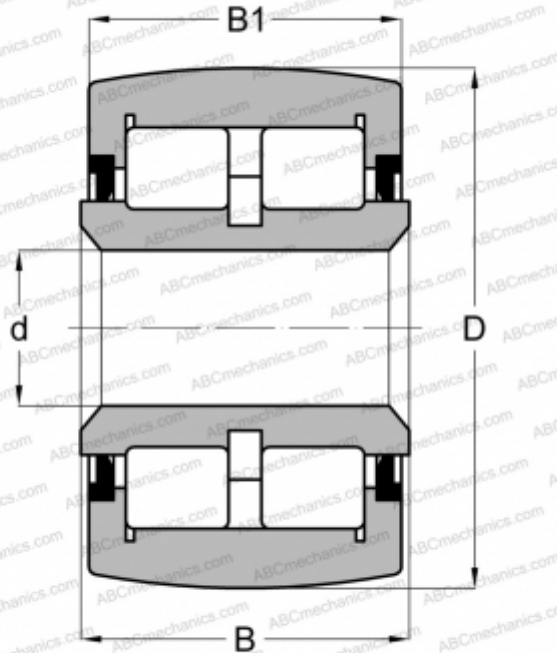

## CRBY 7 ABC

Yoke type track roller

TYPE: Roller bearings, Yoke type track rollers, With axial guidance, Double row roller set, contact seals on both side, inch size

### Technical specification

#### DIMENSIONS, MM

d	57,785
D	177,800
B	98,425
B1	95,250

#### WEIGHT, KG

14,424