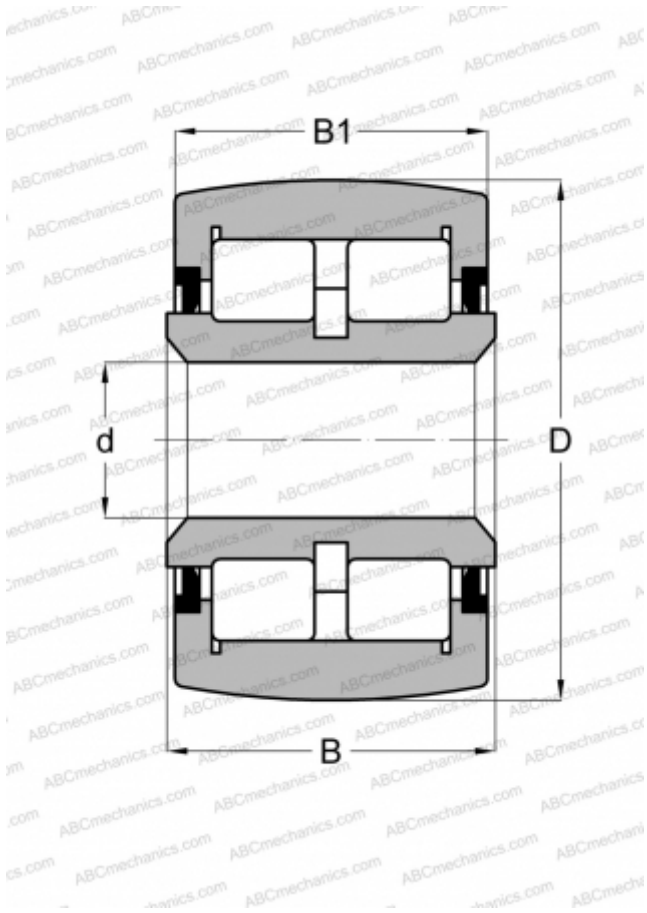

## YCRSCR 112 CONSOLIDATED

Yoke type track roller

TYPE: Roller bearings, Yoke type track rollers, With axial guidance, Double row roller set, contact seals on both side, inch size

### Technical specification

#### DIMENSIONS, MM

d	57,785
D	177,800
B	98,425
B1	95,250

#### WEIGHT, KG

14,424