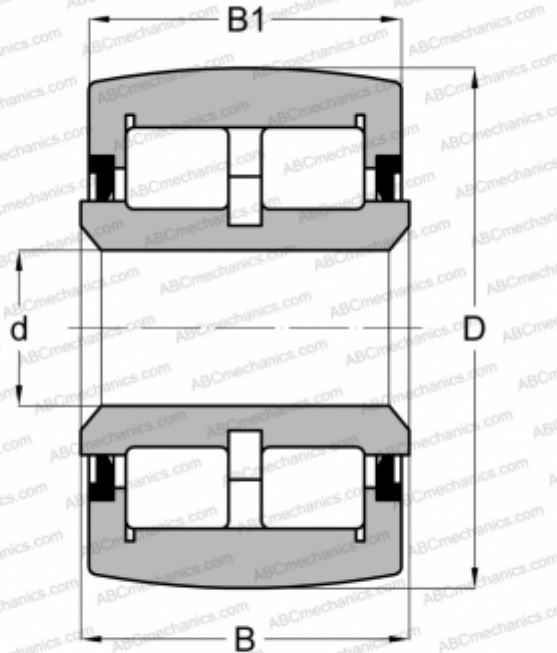

YCRSCR 128 CONSOLIDATED

Yoke type track roller

TYPE: Roller bearings, Yoke type track rollers, With axial guidance, Double row roller set, contact seals on both side, inch size

Technical specification

DIMENSIONS, MM

d	82,550
D	203,200
B	114,300
B1	107,950

WEIGHT, KG

21,092

MANUFACTURER

[CONSOLIDATED](#)

INTERCHANGE

ABC

[CRBY 8](#)