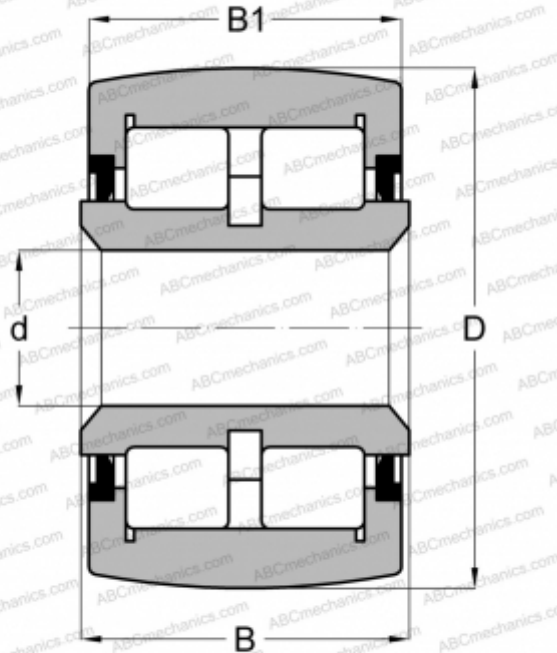

## YCRSCR 160 CONSOLIDATED

Yoke type track roller

TYPE: Roller bearings, Yoke type track rollers, With axial guidance, Double row roller set, contact seals on both side, inch size

### Technical specification

#### DIMENSIONS, MM

d	107,950
D	254,000
B	139,700
B1	133,350

#### WEIGHT, KG

39,916